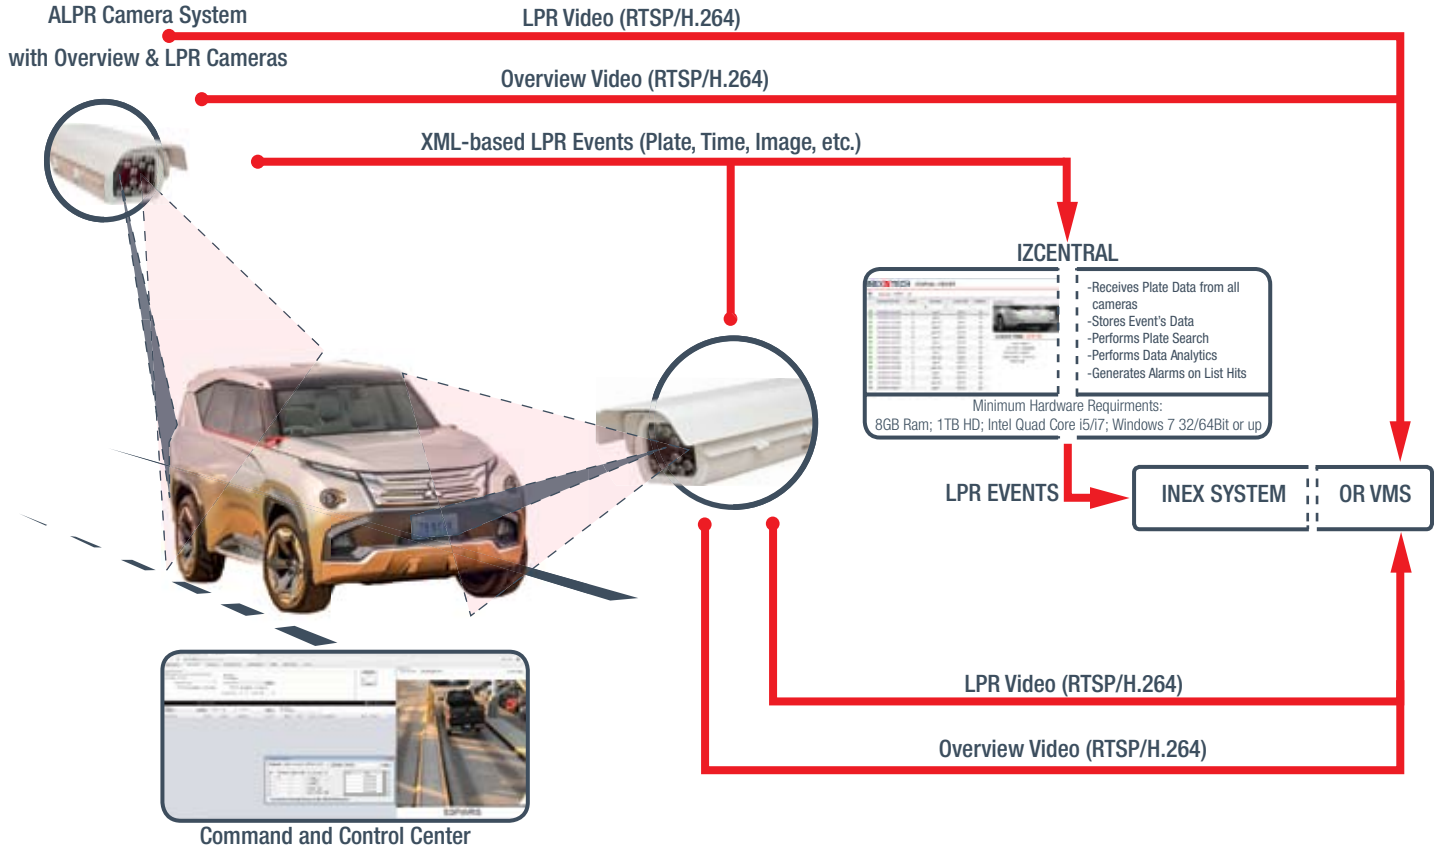

INEX TECHNOLOGIES ALPR TO VMS DATA FLOW

IZSECURITY SOLUTION SYSTEM COMPONENTS & SOFTWARE